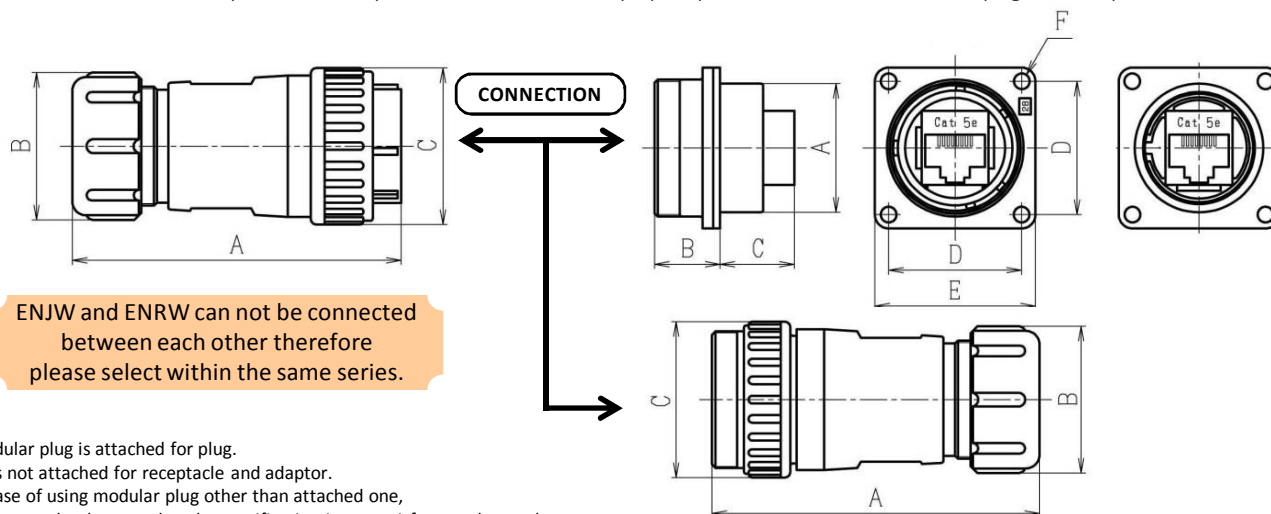

Waterproof Ethernet Connector for outdoor

FEATURE

- JJ adaptor built-in receptacle • adaptor
- Modular plug connection at rear of receptacle and inside of adaptor.
- Transmission Property : Cat 5e
- Compatible with STP cable.
- Excellent in waterproofness and weather-resistance, and best suited for outdoor applications
- Available in both screw and single-push locking system.
- NJW and NRW shells which have been proven in various outdoor application have been adopted.

SPECIFICATION

Operating temperature range	-25 °C ~ +60 °C	Applicable wire of attached modular plug (Crimping tool : Nippon Seisen NST88 recommended)	Single Wire : 24AWG
Connection system	ENJW : Screw-locking system		Stranded Wire : 26AWG~24AWG
	ENRW : Single-push locking system	Insulator outer diameter : ϕ 0.89mm ~ ϕ 1.02mm	
Category of waterproof	IP-67 (JIS C 0920) Waterproof type	Cable clamp Tightening range (2 types of packing are attached.)	ϕ 6.0mm ~ ϕ 7.0mm , ϕ 7.0mm ~ ϕ 8.2mm Please consult us in case of using thicker cable than these.
Communication performance	Cat 5e (PoE power feeding compatible)		

※In order to fulfill the waterproof function, please use the cable with proper specification and structure for plugs and adaptors.

- Modular plug is attached for plug.
It is not attached for receptacle and adaptor.
- In case of using modular plug other than attached one, there may be the case that the specification is not satisfactory due to the shape / performance.
- The latch of modular plug shall be removed to use.

	Product number	A	B	C	D	E	F
Plug	ENJW-28SC5E-P	72	ϕ 32	ϕ 34.4			
Receptacle	ENJW-28SC5E-R	ϕ 28	14.3	16.7	29	\square 35	4-3.4Hole
Adaptor	ENJW-28SC5E-Ad	72	ϕ 32	ϕ 34			
Plug	ENRW-28SC5E-P	82	ϕ 35.6	ϕ 40.7			
Receptacle	ENRW-28SC5E-R	ϕ 28	19.1	13.9	29	\square 36	4-3.4Hole
Adaptor	ENRW-28SC5E-Ad	83	ϕ 35.6	ϕ 37.1			